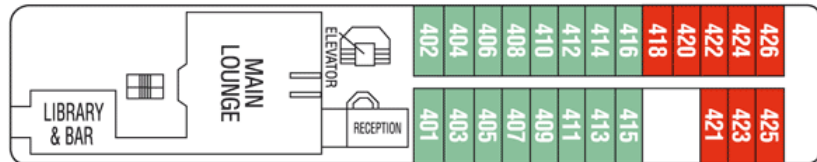

# CLIPPER ODYSSEY DECK PLAN

Profile

Bridge Deck

Lido Deck

Main Deck

A Deck